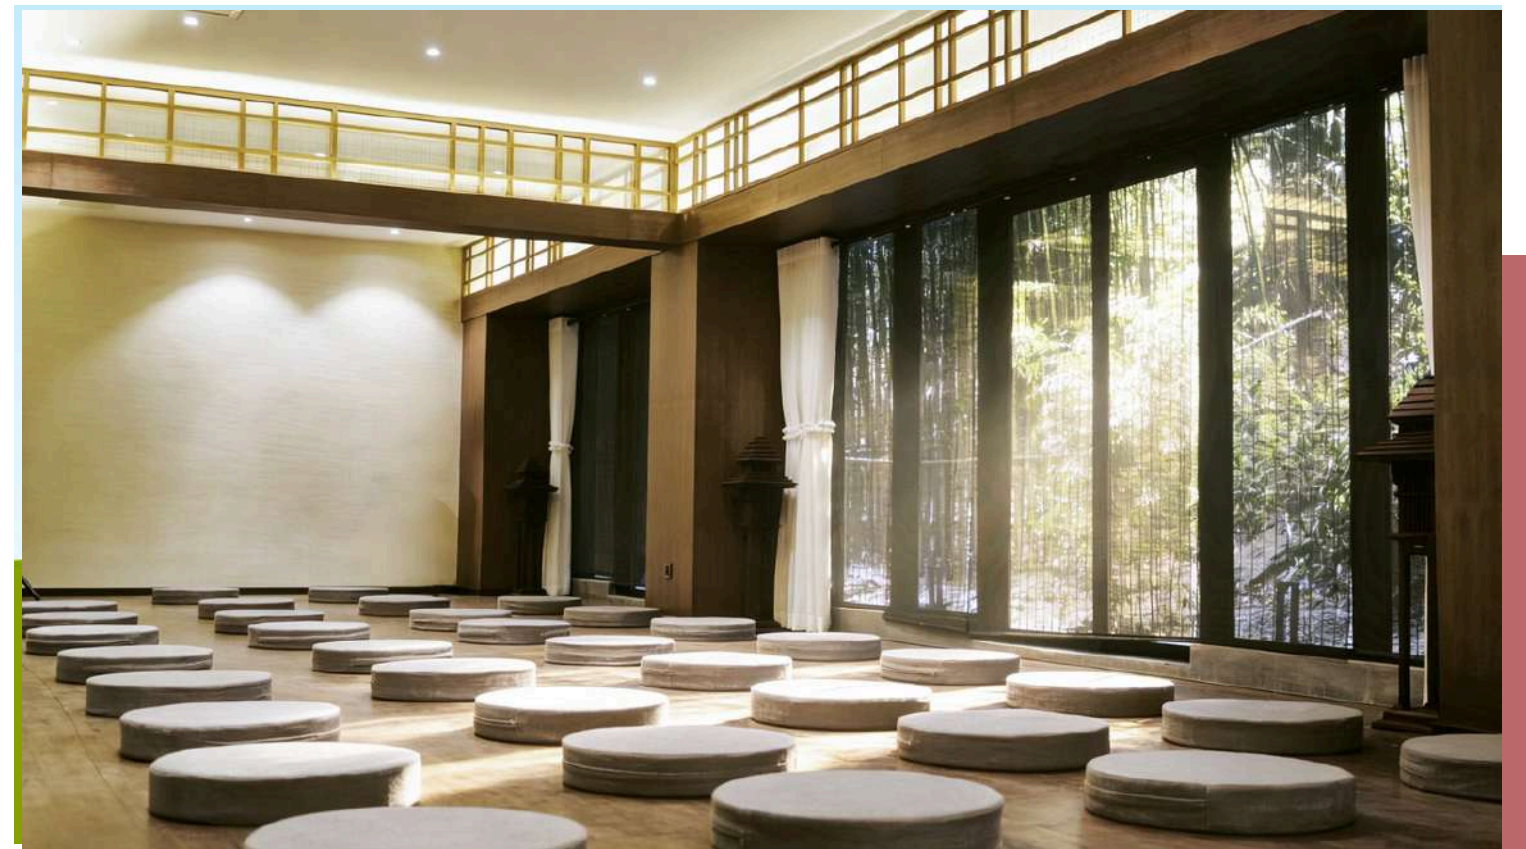

Designed as a true sanctuary for the modern traveler, Zuowang Hotel offers a unique experience combining understated luxury, wellness rituals, forest bathing, and absolute serenity. An ideal destination for a rejuvenating stay in China, blending inner reconnection with the discovery of exceptional natural and cultural heritage.

SERVICES AND FACILITIES

Zuowang Hotel

- 30 rooms
- Restaurant
- Outdoor and indoor pools
- Air conditioning throughout
- Wi-Fi
- On-site parking
- EV charging
- 24-hour room service
- Shuttle service (additional fee)

GROUPS & SEMINARS

OUR OFFER

Host your seminar at the Zuowang Hotel, a natural oasis nestled at the foot of Mount Qingcheng in Sichuan Province. We offer a multifunctional room, regularly used for small-scale meetings with senior executives, at a rate of 4,800 RMB per day. It's the perfect setting to stimulate creativity, strengthen team cohesion, and provide your employees with a memorable experience surrounded by nature.

OUR STRENGTHS

- The natural setting, surrounded by forests and mountains, creates a soothing and inspiring atmosphere.
- The 98-square-meter multipurpose room is equipped with a Sony projector, speakers, and a control console.
- The spacious rooms and suites offer comfort and tranquility, with views of the surrounding nature.